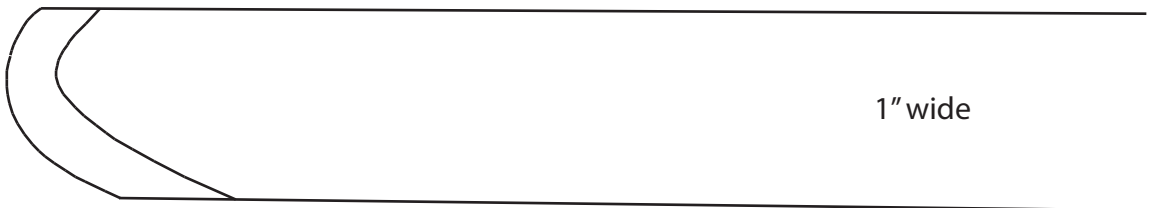

# The Brendan Stemp Negative Rake Scraper

Scale: 1:1

Side Profile

Top Profile

Bevel Angle 33 Degrees (approx.)